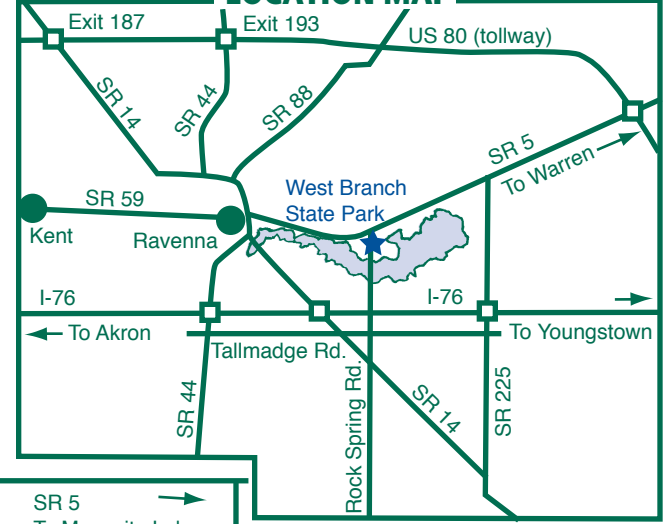

West Branch State Park

5708 Esworthy Road, Route 5
Ravenna, Ohio 44266-9659

(330) 296-3239 - Park Office
(330) 296-0638 - Park FAX
www.westbranchstatepark.com

CAMP AREA

LOCATION MAP

LEGEND

- Park Office
- Picnic Area
- Shelterhouse
- Parking
- Launch Ramp
- Camping
- Beach
- Hiking Trail
- Park Boundary
- Buckeye Trail
- Bridle Trail
- Pay Phone
- Latrine
- Hunting Zone
- Fishing Access
- Wheelchair Accessible