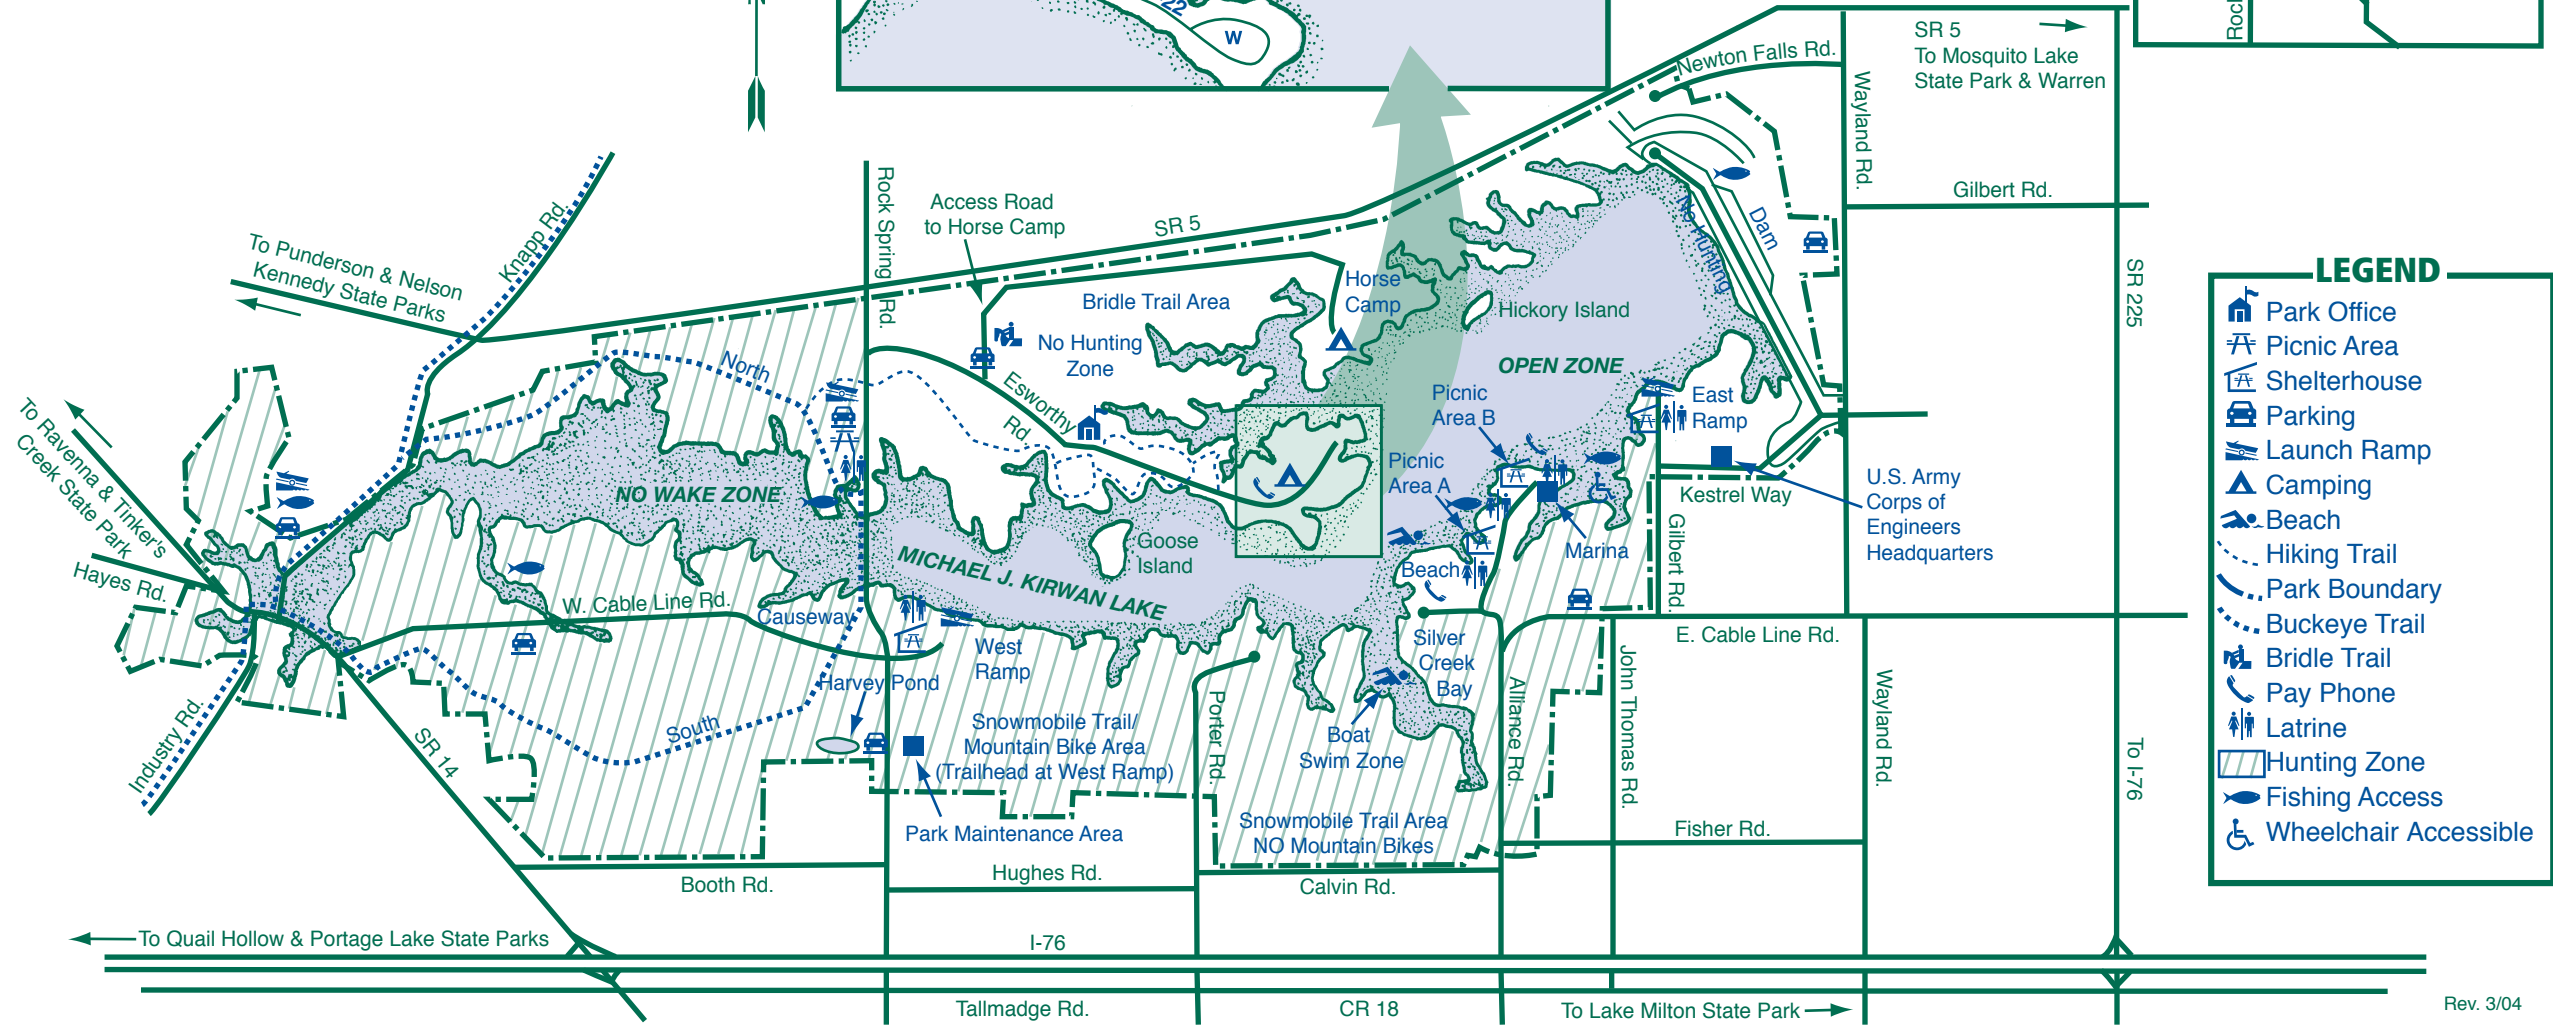

West Branch State Park

5708 Esworthy Road, Route 5
Ravenna, Ohio 44266-9659

(330) 296-3239 - Park Office
(330) 296-0638 - Park FAX
www.westbranchstatepark.com

CAMP AREA

LOCATION MAP

LEGEND

- Park Office
- Picnic Area
- Shelterhouse
- Parking
- Launch Ramp
- Camping
- Beach
- Hiking Trail
- Park Boundary
- Buckeye Trail
- Bridle Trail
- Pay Phone
- Latrine
- Hunting Zone
- Fishing Access
- Wheelchair Accessible