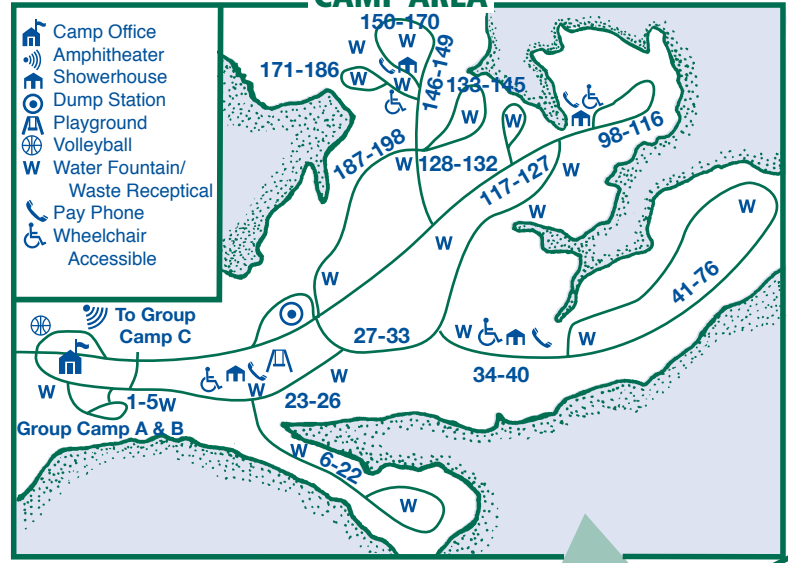

West Branch State Park

5708 Esworthy Road, Route 5
Ravenna, Ohio 44266-9659

(330) 296-3239 - Park Office
(330) 296-0638 - Park FAX
www.westbranchstatepark.com

CAMP AREA

LOCATION MAP

LEGEND

- Park Office
- Picnic Area
- Shelterhouse
- Parking
- Launch Ramp
- Camping
- Beach
- Hiking Trail
- Park Boundary
- Buckeye Trail
- Bridle Trail
- Pay Phone
- Latrine
- Hunting Zone
- Fishing Access
- Wheelchair Accessible