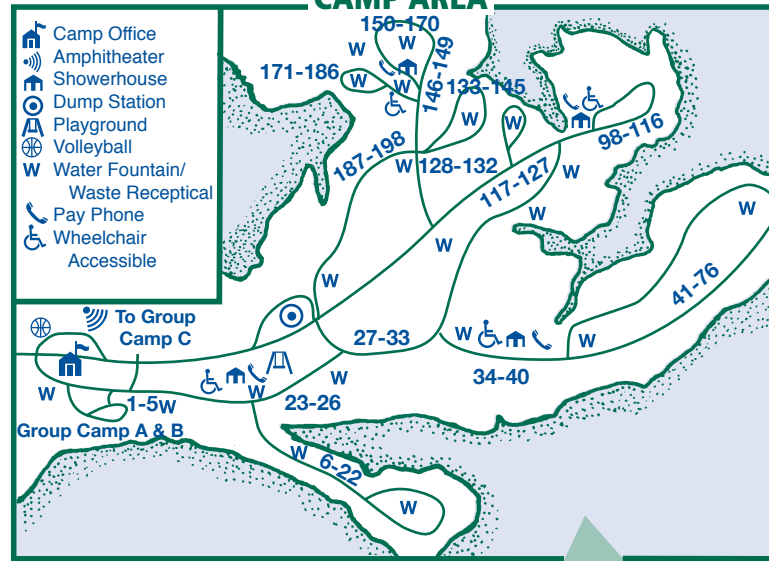

West Branch State Park

5708 Esworthy Road, Route 5
Ravenna, Ohio 44266-9659

(330) 296-3239 - Park Office
(330) 296-0638 - Park FAX
www.westbranchstatepark.com

CAMP AREA

LOCATION MAP