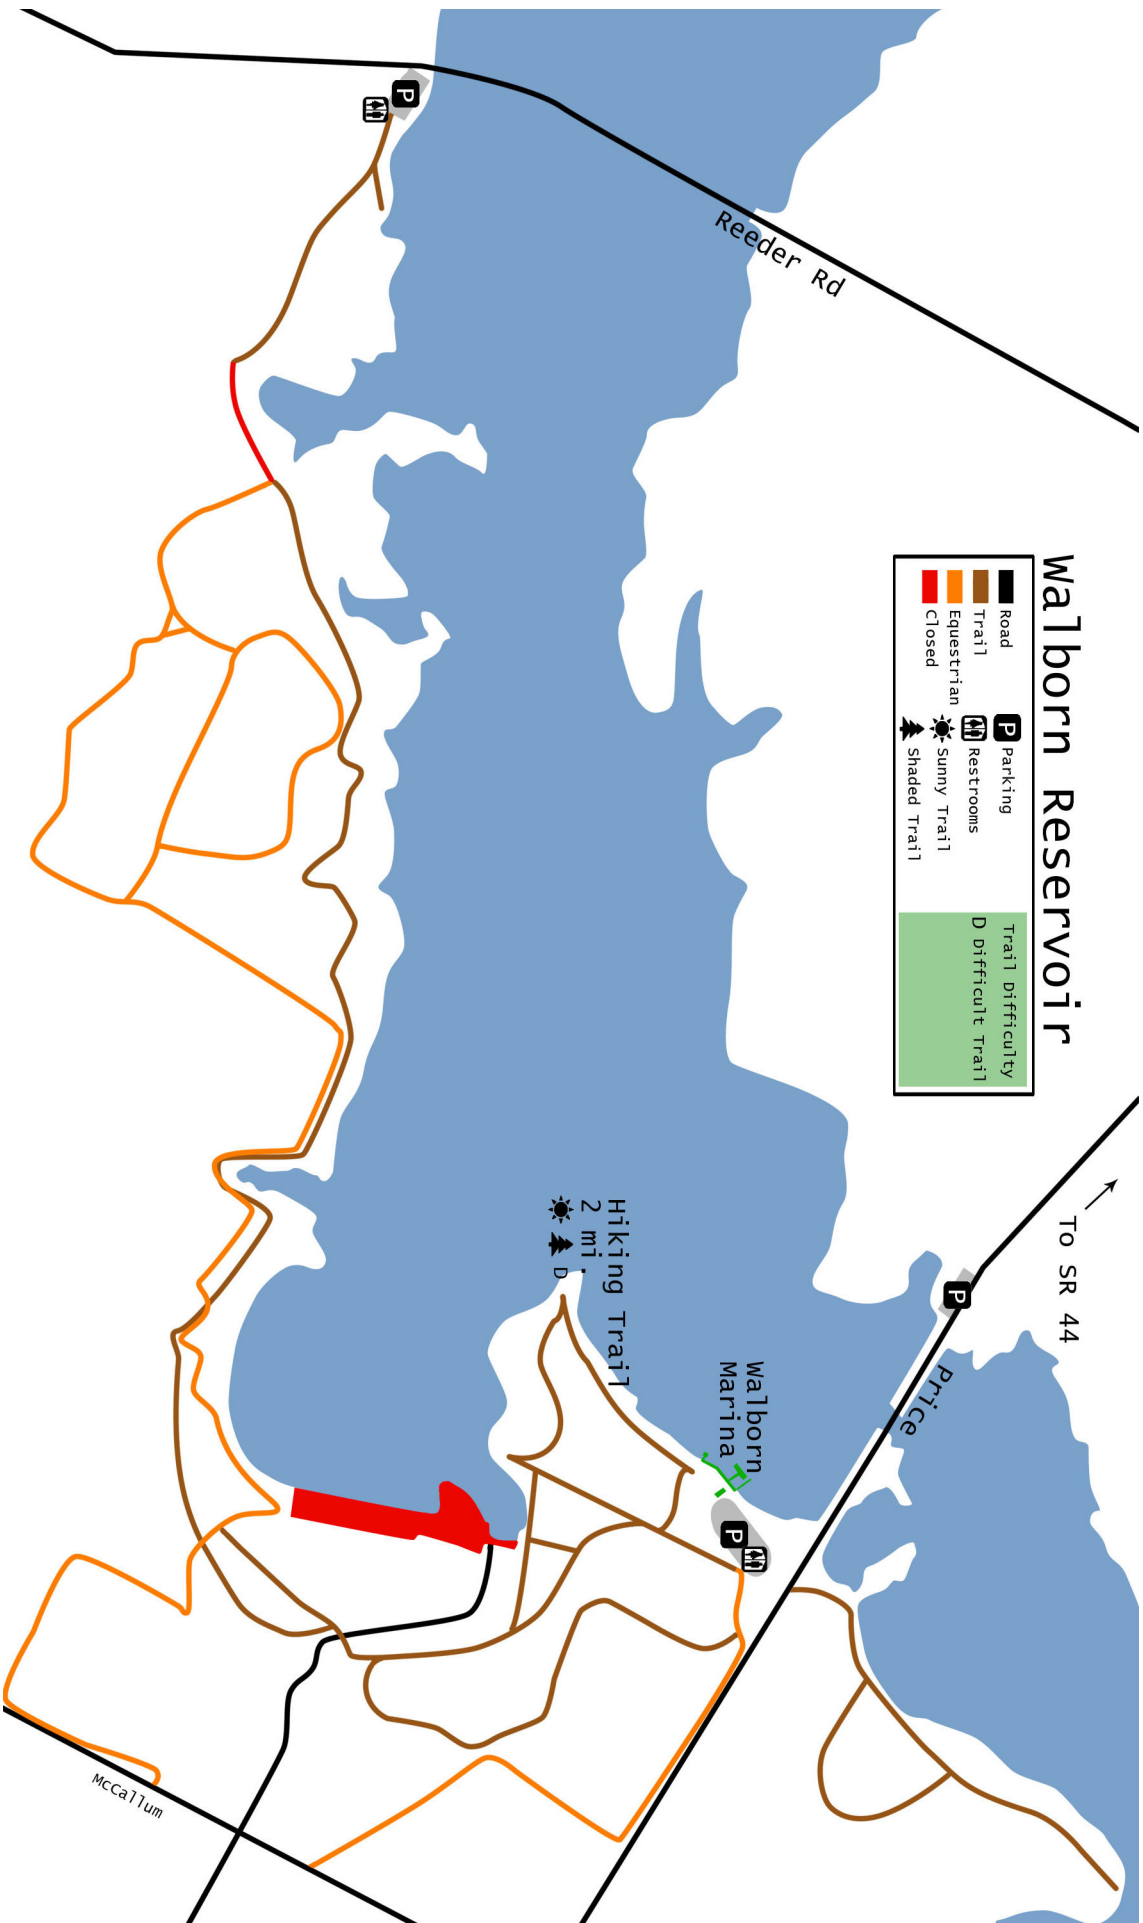

Walborn Reservoir

	Road		Parking		Trail Difficulty
	Trail		Restrooms		D Difficulty Trail
	Equestrian		Sunny Trail		
	Closed		Shaded Trail		

TO SR 44

Walborn Marina

Hiking Trail
2 mi

McCallum

Reeder Rd

Price