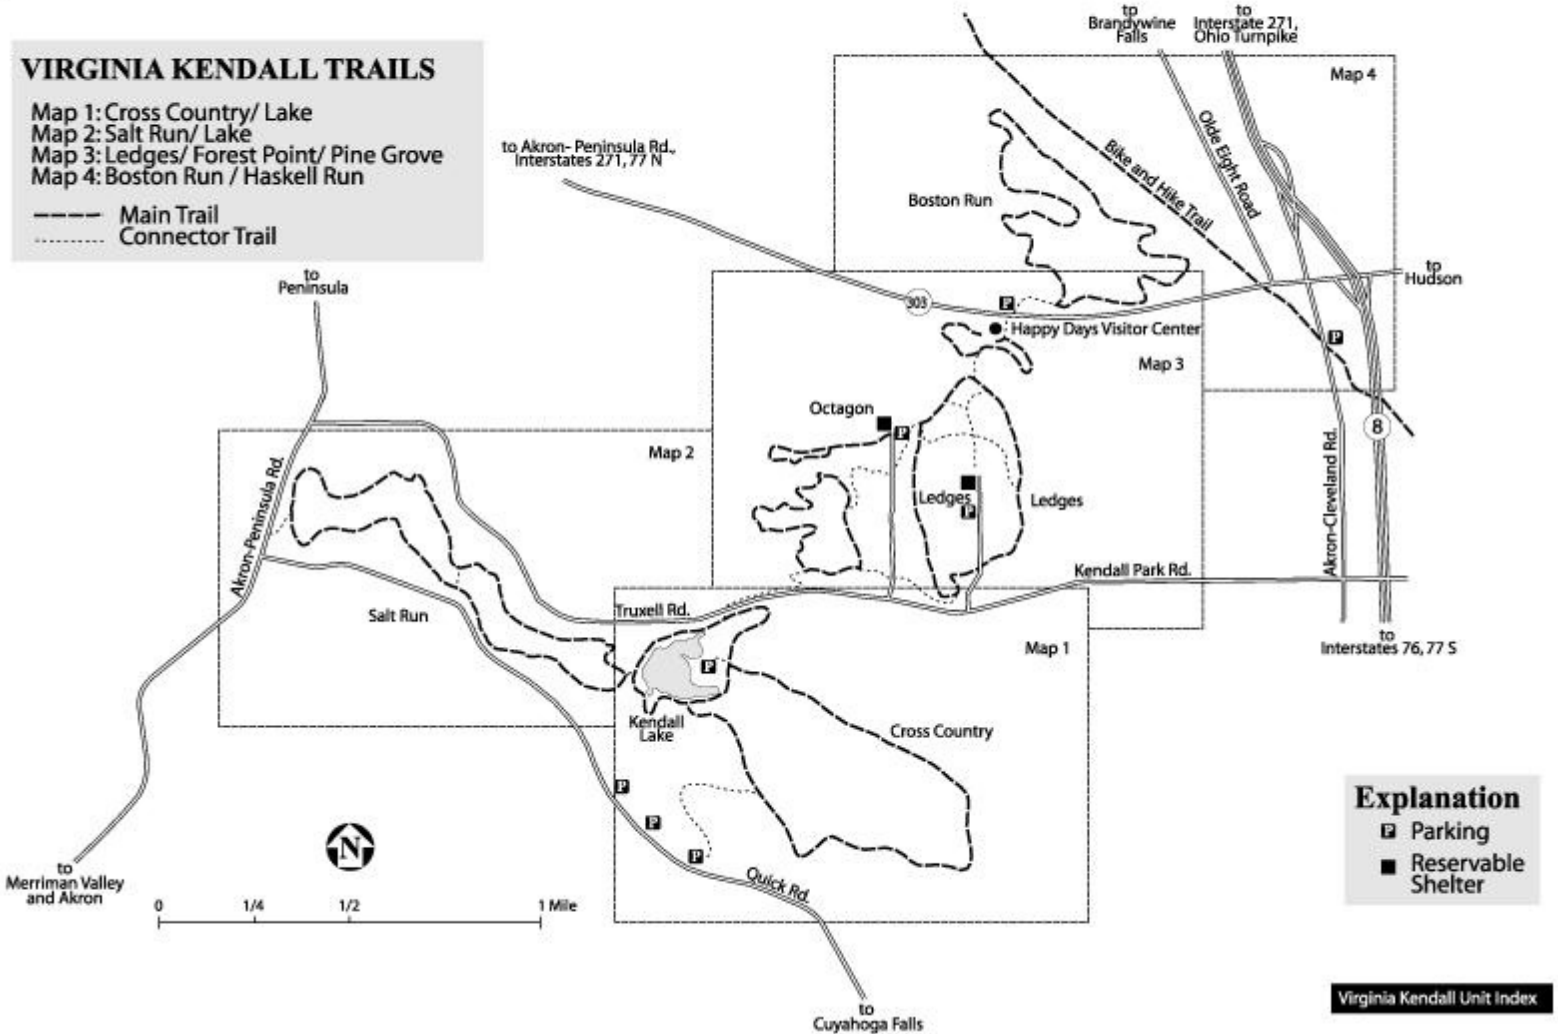

The Virginia Kendall Unit

National Park Service
U.S. Department of the Interior

Cuyahoga Valley National Park

VIRGINIA KENDALL TRAILS

- Map 1: Cross Country/ Lake
- Map 2: Salt Run/ Lake
- Map 3: Ledges/ Forest Point/ Pine Grove
- Map 4: Boston Run / Haskell Run

- Main Trail
- Connector Trail

Explanation

- P Parking
- Reservable Shelter