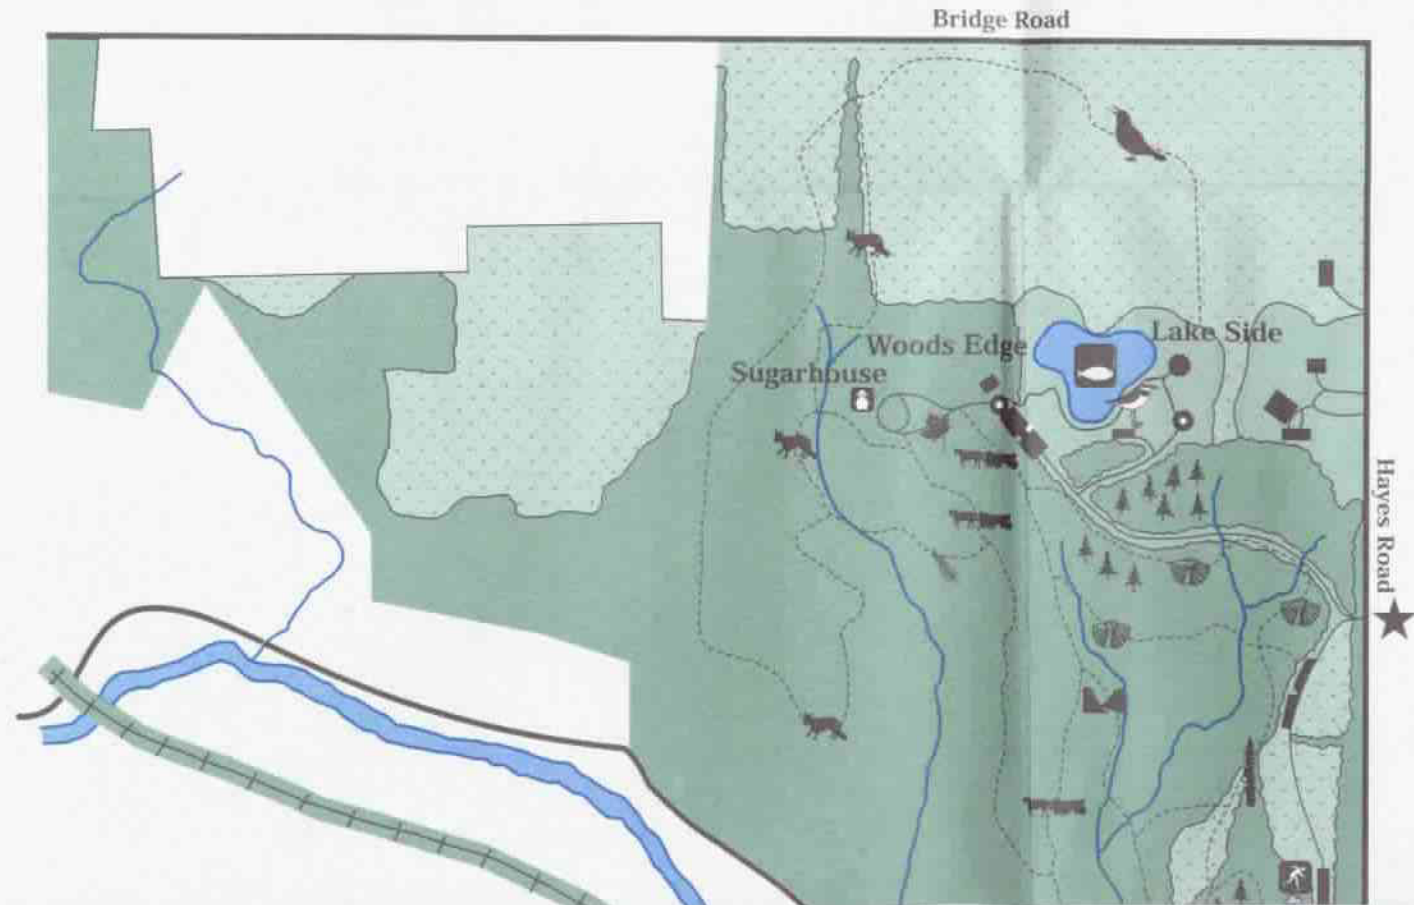

SWINE CREEK RESERVATION

.....

PICNIC AREA

Woods Edge

Lake Side

Valley Shelter

Walnut Grove

Lodge

* *Reservable*

** *Seasonal restroom:*

Memorial Day through November 1

Drinking water subject to periodic closure

MAP KEY

-  Woodland
-  Meadow/Shrubs