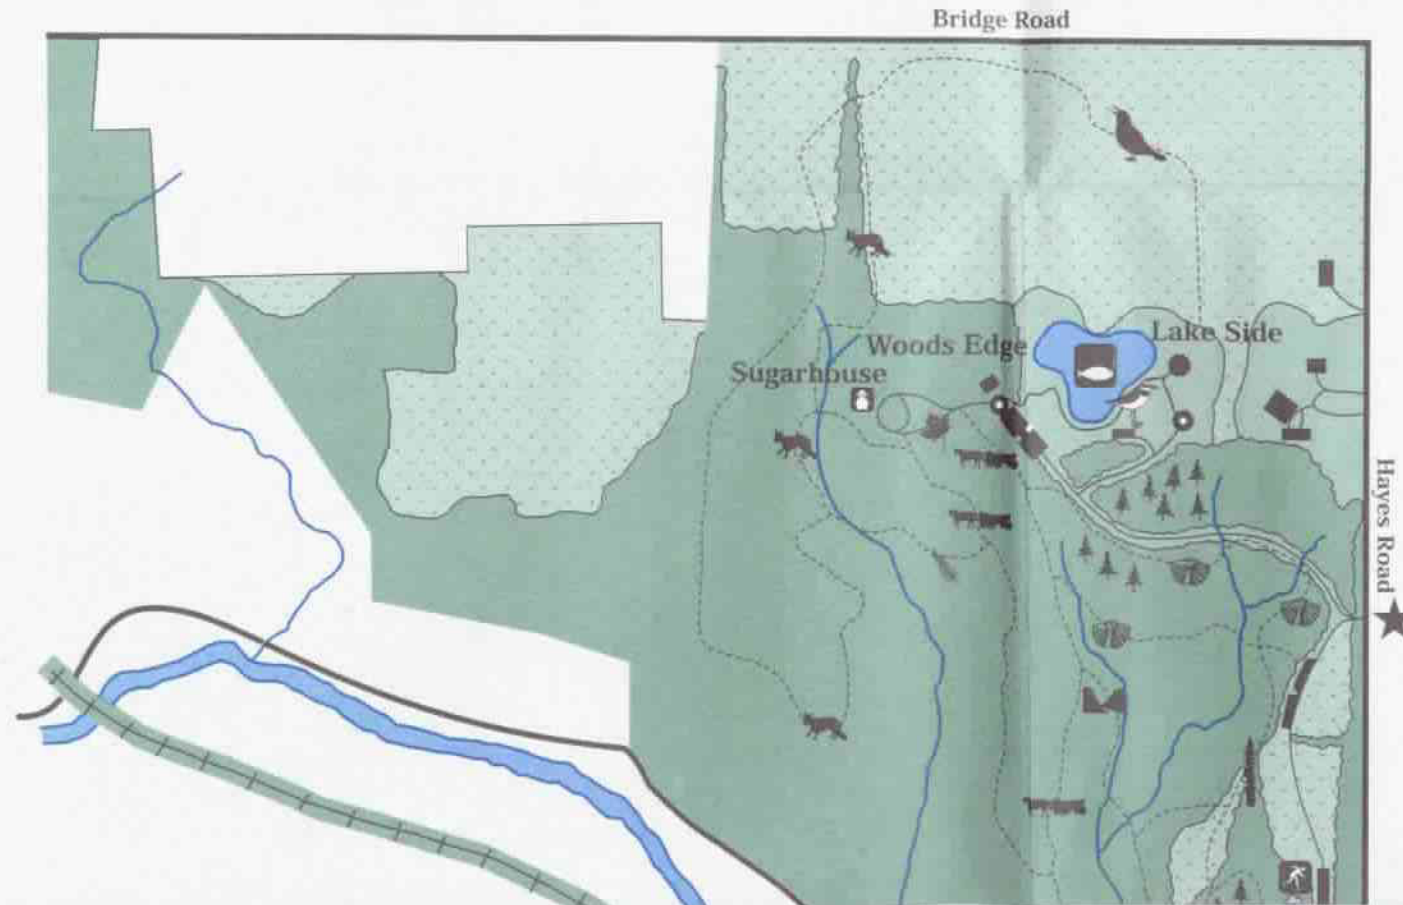

SWINE CREEK RESERVATION

.....

PICNIC AREA

Woods Edge

Lake Side

Valley Shelter

Walnut Grove

Lodge

* *Reservable*

** *Seasonal restroom:*

Memorial Day through November 1

Drinking water subject to periodic closure

MAP KEY

-  Woodland
-  Meadow/Shrubs