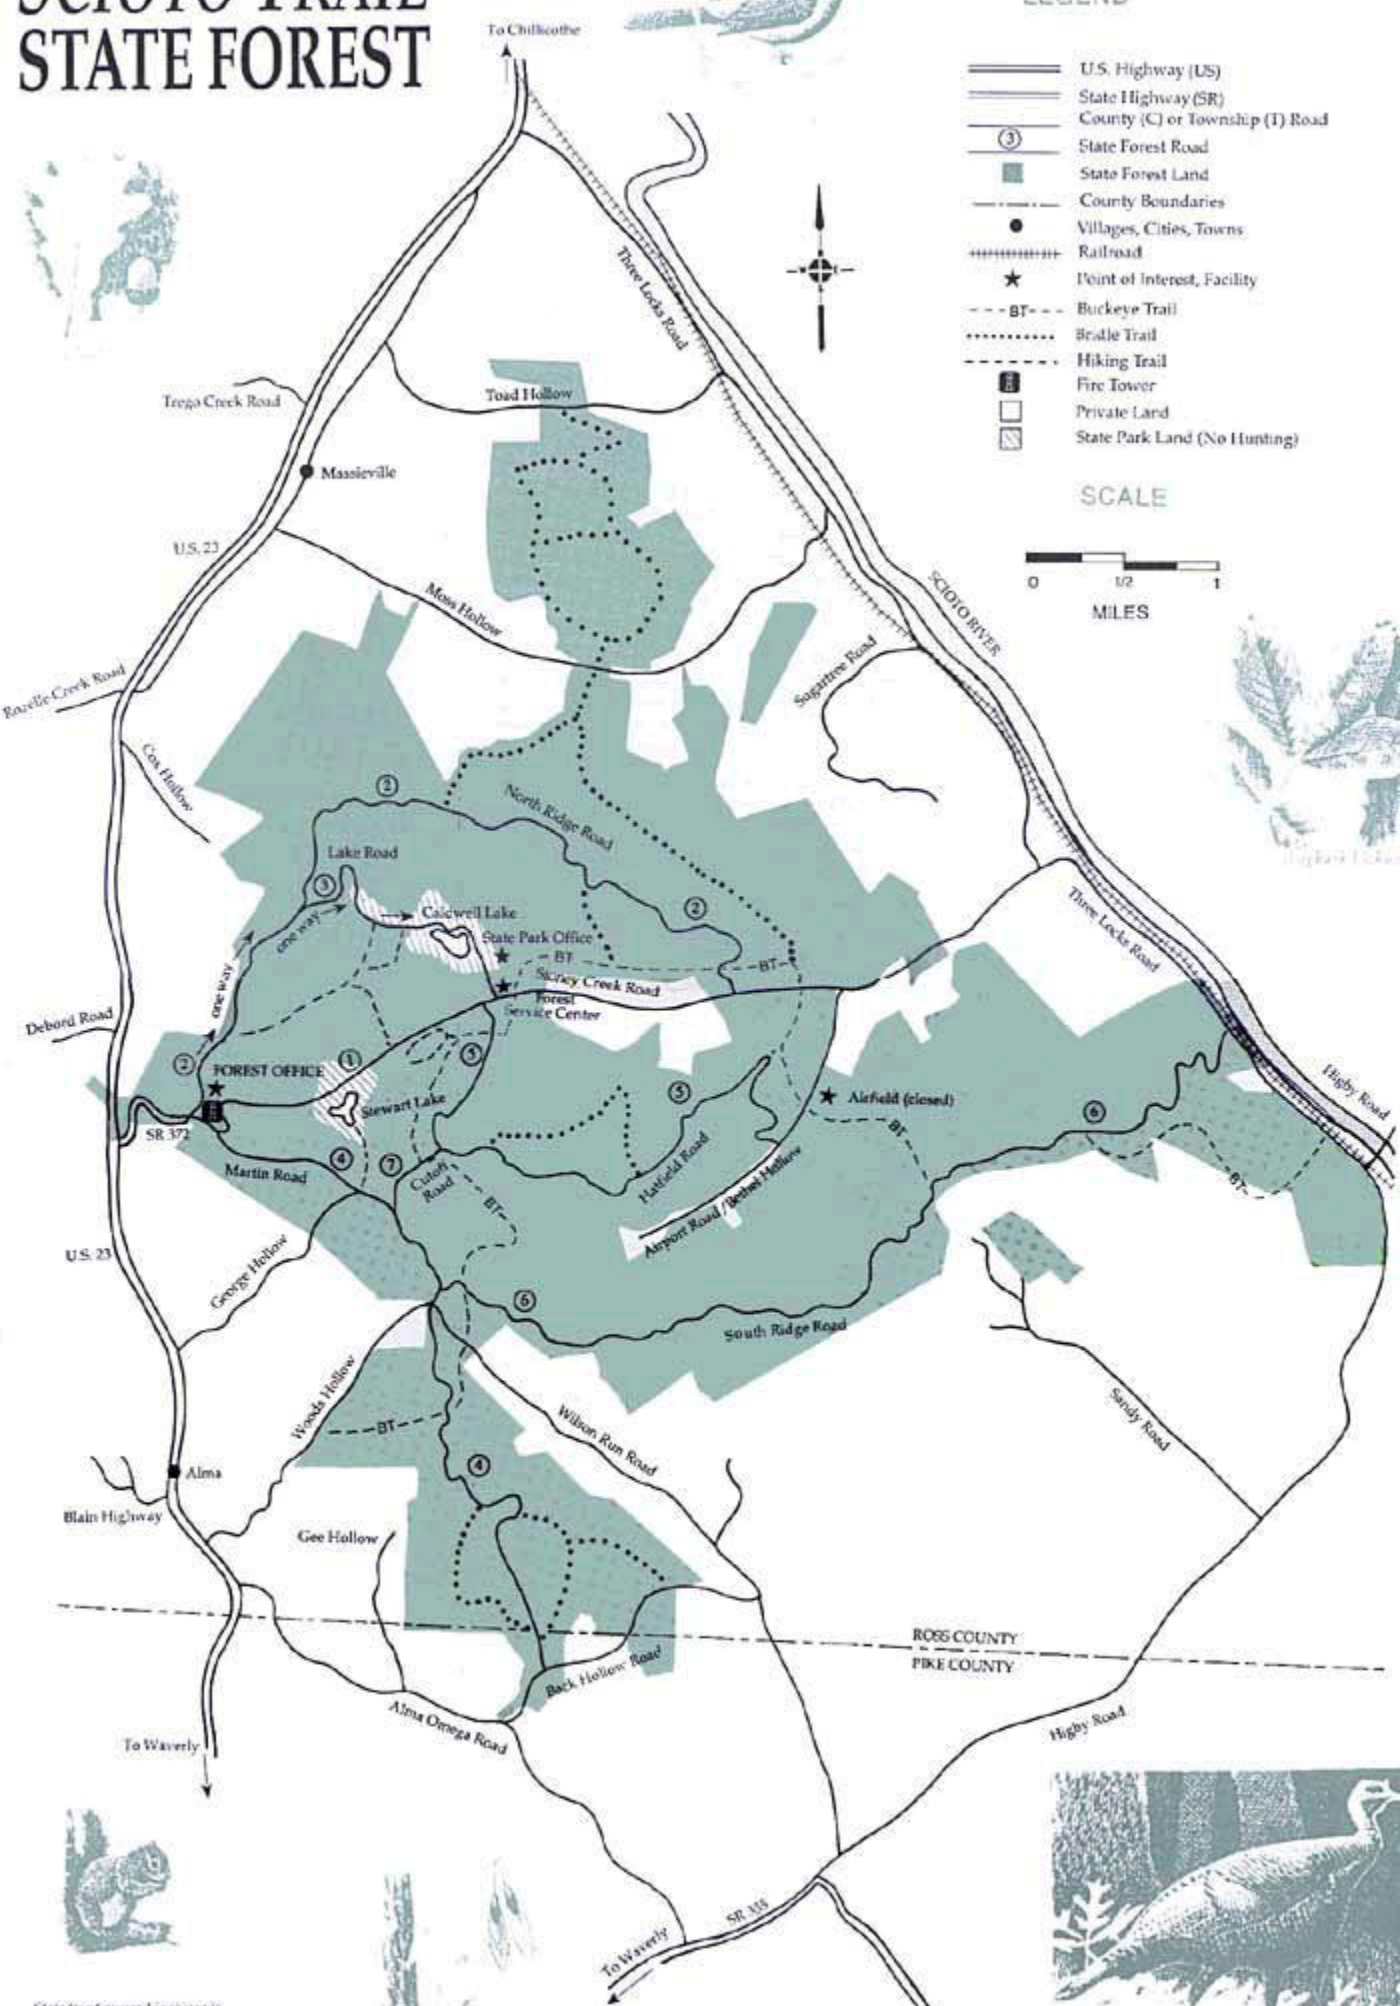

SCIOTO TRAIL STATE FOREST

LEGEND

- U.S. Highway (US)
- State Highway (SR)
- County (C) or Township (T) Road
- State Forest Road
- State Forest Land
- County Boundaries
- Villages, Cities, Towns
- Railroad
- Point of Interest, Facility
- Buckeye Trail
- Beadle Trail
- Hiking Trail
- Fire Tower
- Private Land
- State Park Land (No Hunting)

SCALE