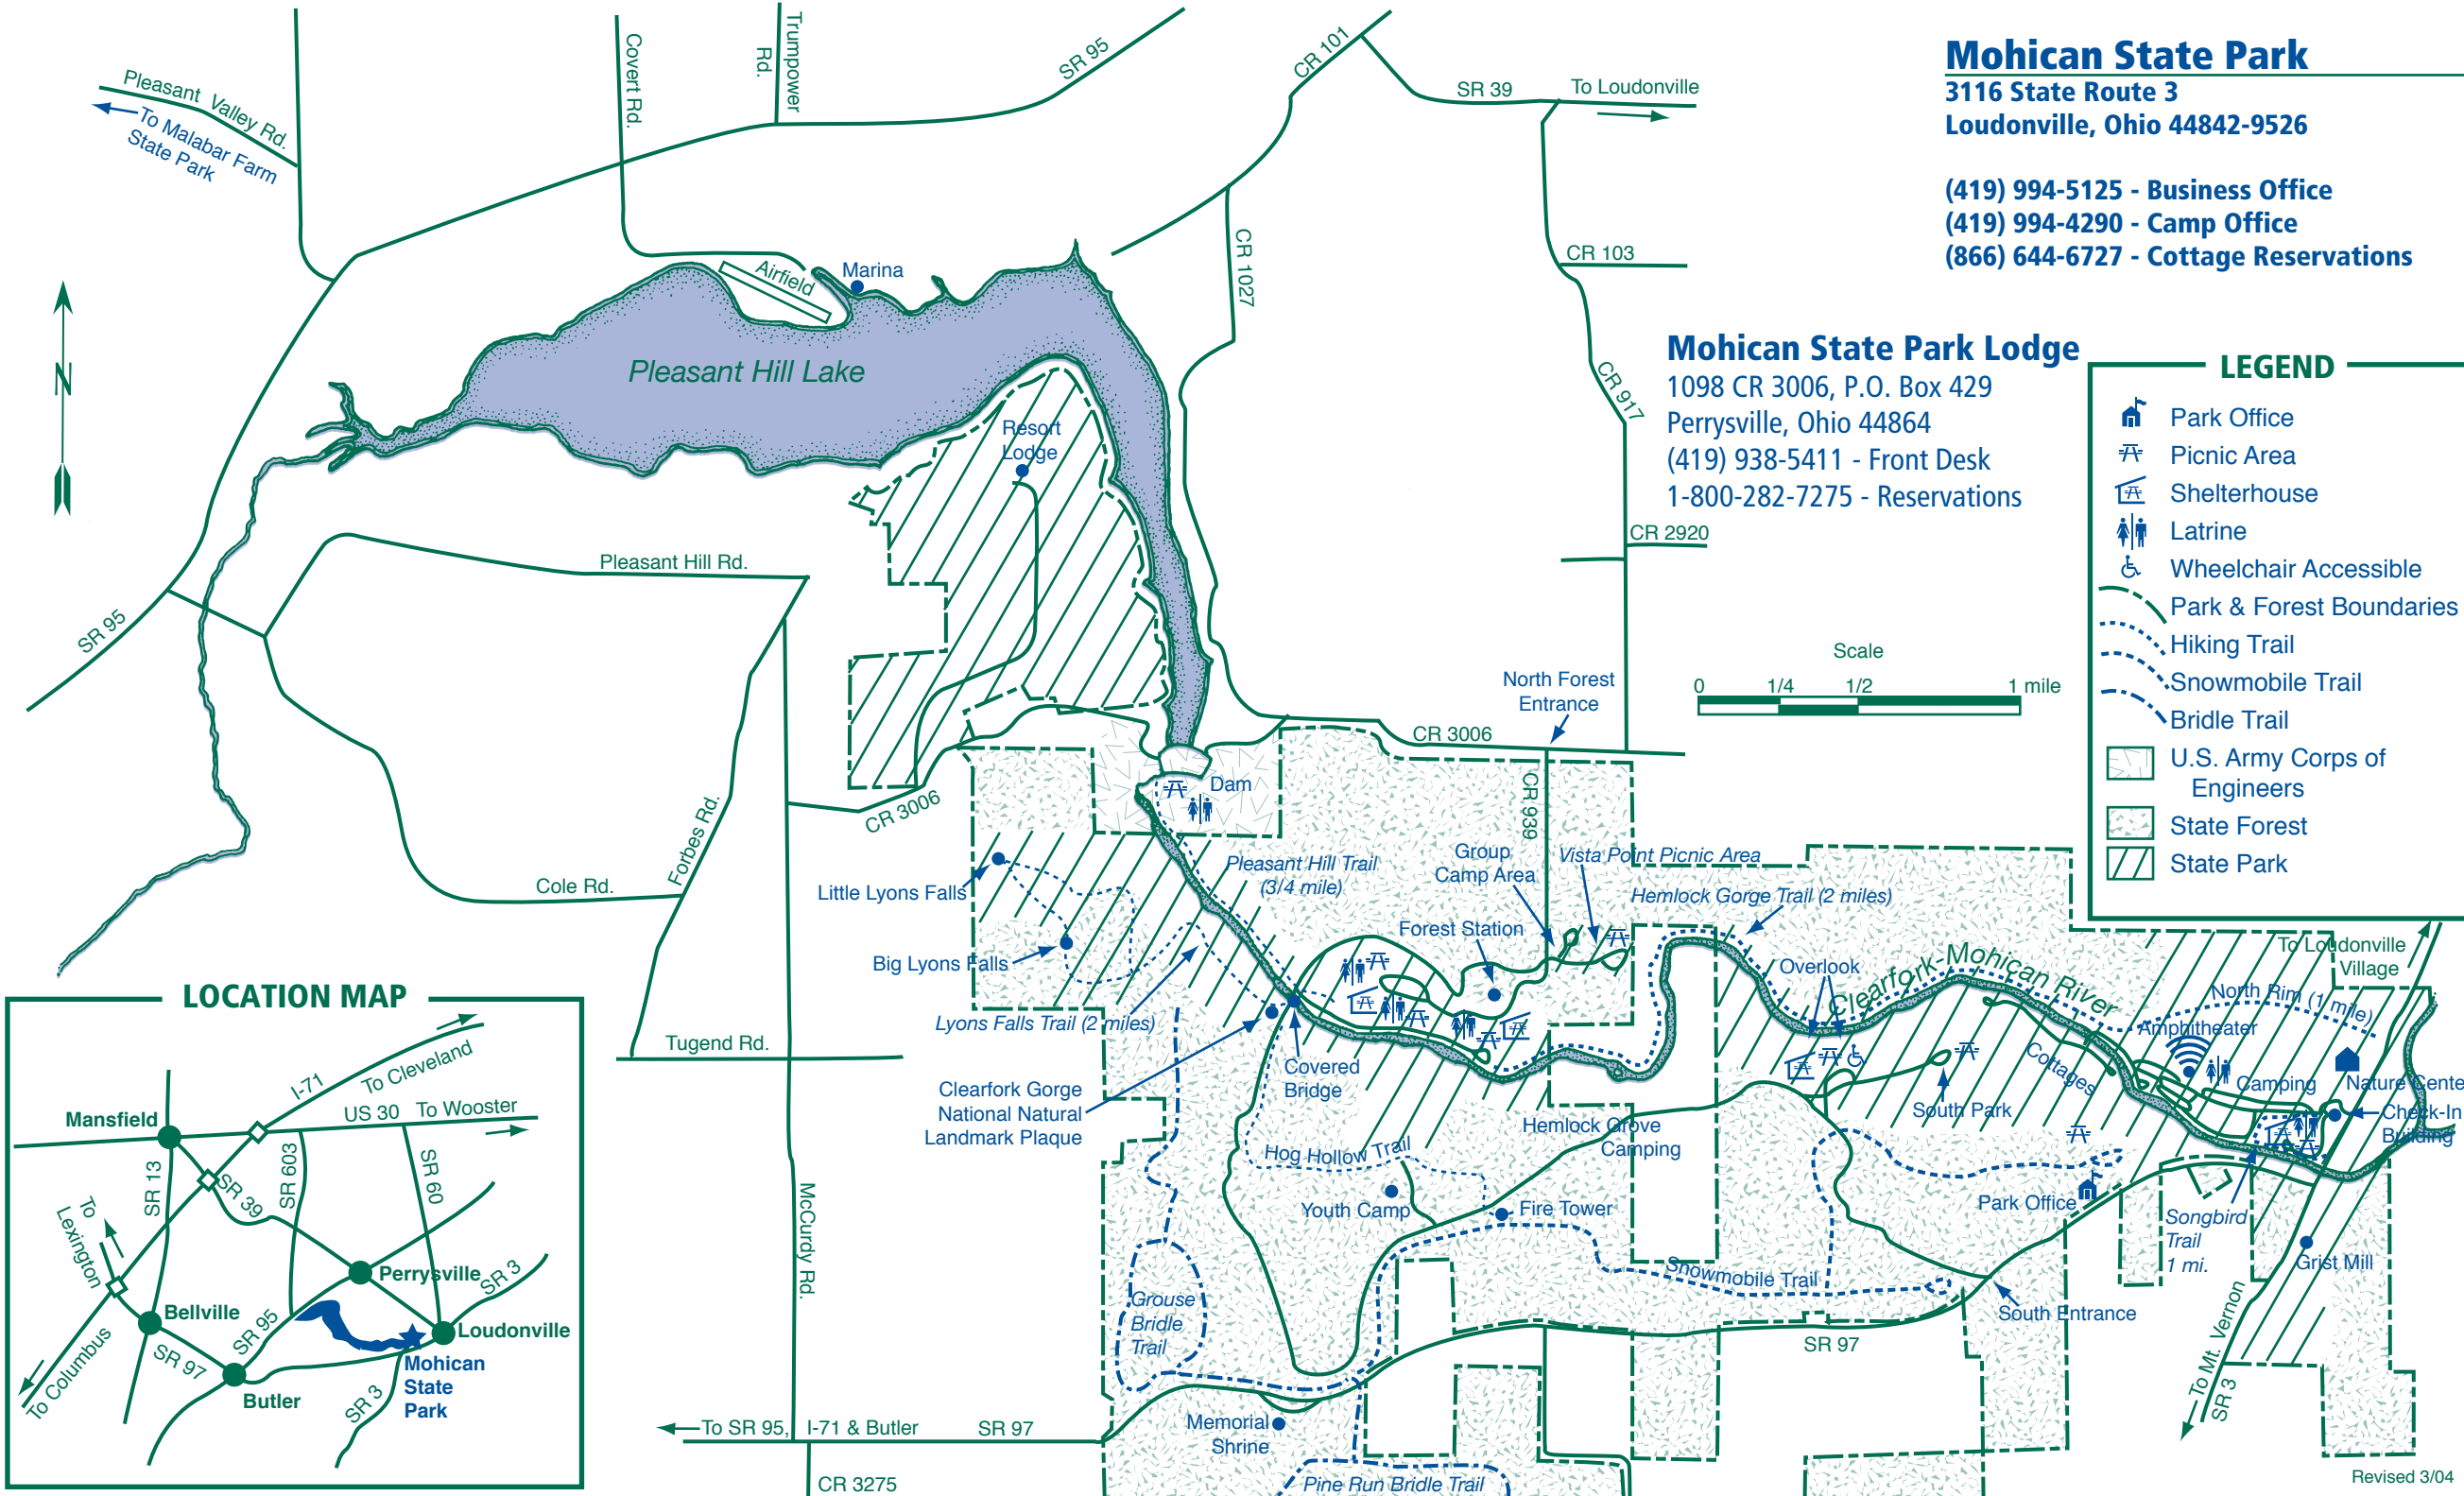

Mohican State Park

3116 State Route 3
Loudonville, Ohio 44842-9526

(419) 994-5125 - Business Office
(419) 994-4290 - Camp Office
(866) 644-6727 - Cottage Reservations

Mohican State Park Lodge

1098 CR 3006, P.O. Box 429
Perrysville, Ohio 44864
(419) 938-5411 - Front Desk
1-800-282-7275 - Reservations

LEGEND

- Park Office
- Picnic Area
- Shelterhouse
- Latrine
- Wheelchair Accessible
- Park & Forest Boundaries
- Hiking Trail
- Snowmobile Trail
- Bridle Trail
- U.S. Army Corps of Engineers
- State Forest
- State Park

LOCATION MAP