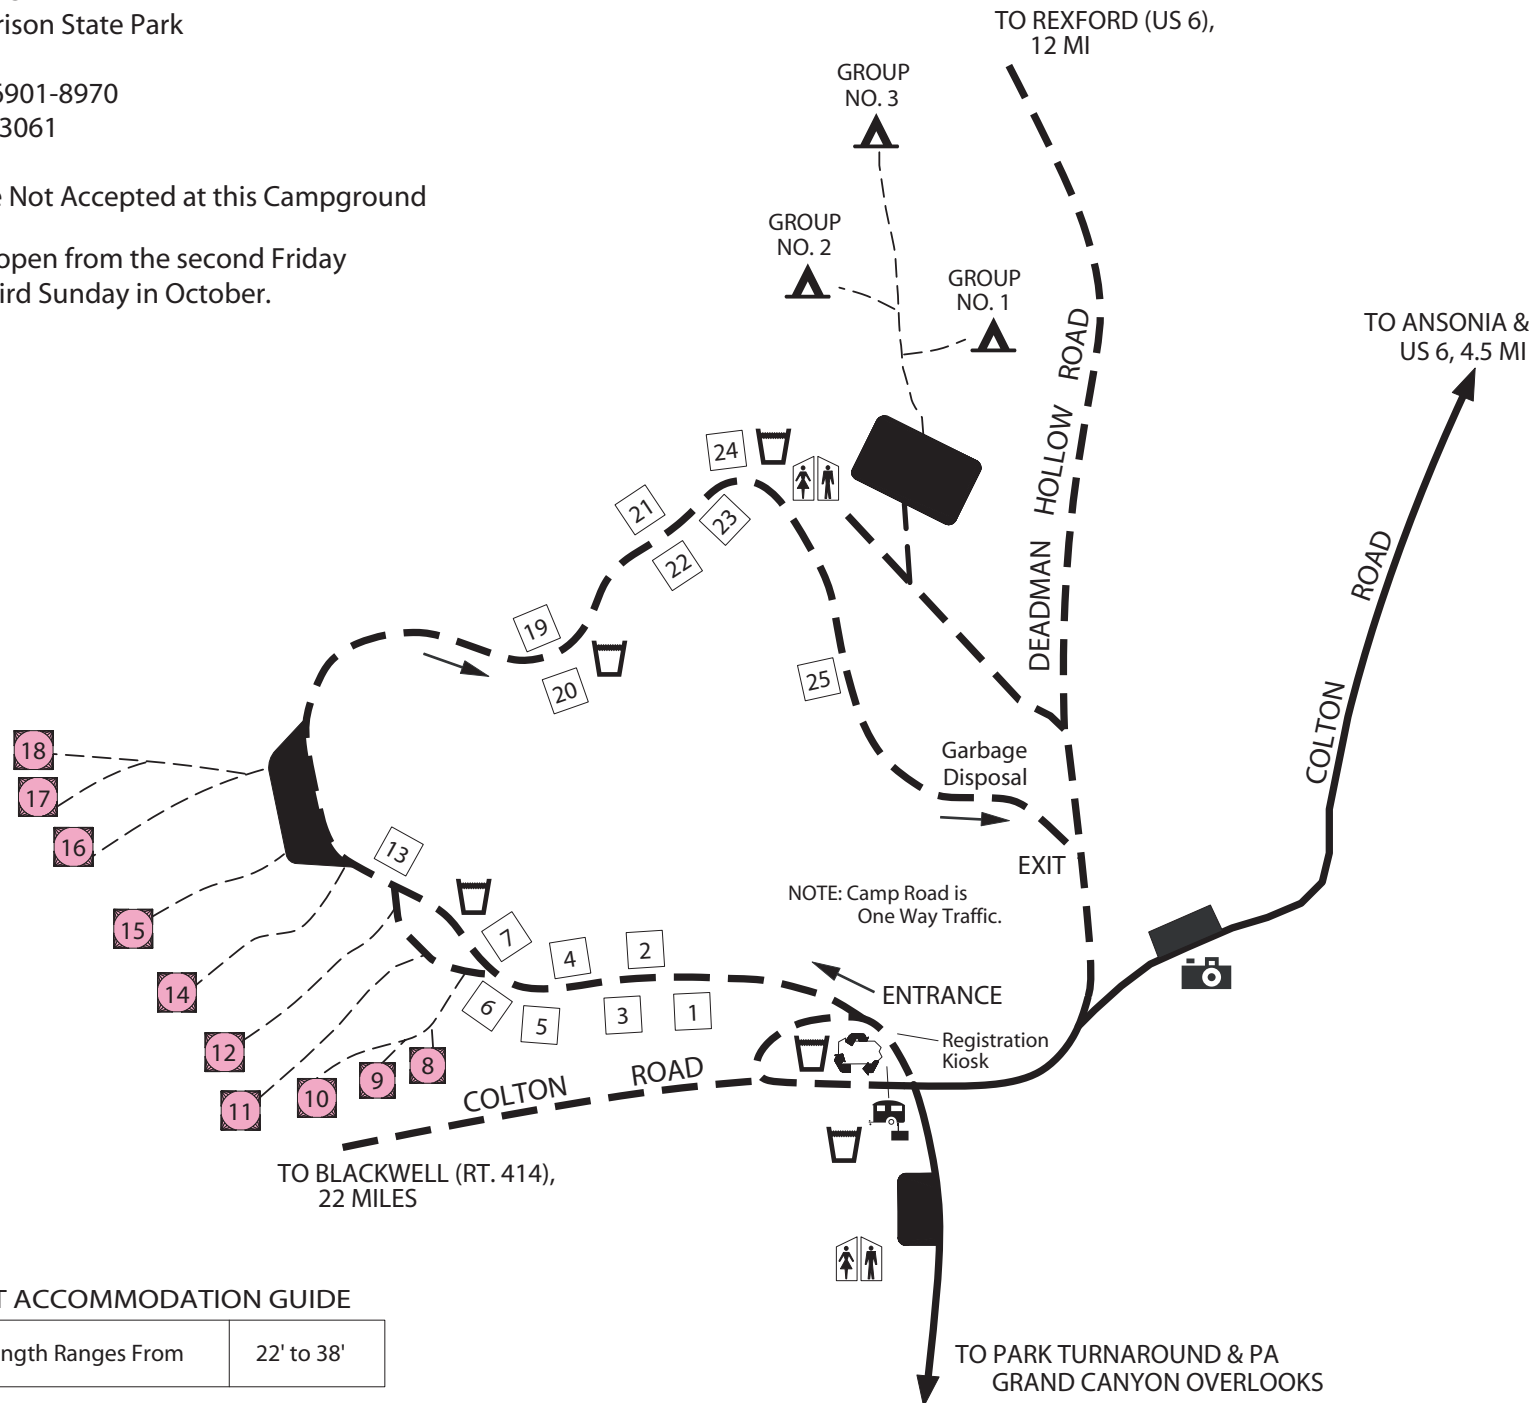

COLTON POINT STATE PARK
 c/o Leonard Harrison State Park
 4797 Route 660
 Wellsboro, PA 16901-8970
 Phone: 570-724-3061

Reservations Are Not Accepted at this Campground

Campground is open from the second Friday
 in April to the third Sunday in October.

- LEGEND**
- Restrooms
 - Camping Area
 - Vista
 - Water
 - Sanitary Dump Station
 - Group Tent Camping
 - Non-Electric Site
 - Walk-In Sites-Tents Only
 - Recycling Center

EQUIPMENT ACCOMMODATION GUIDE

Camping Pad Length Ranges From	22' to 38'
--------------------------------	------------