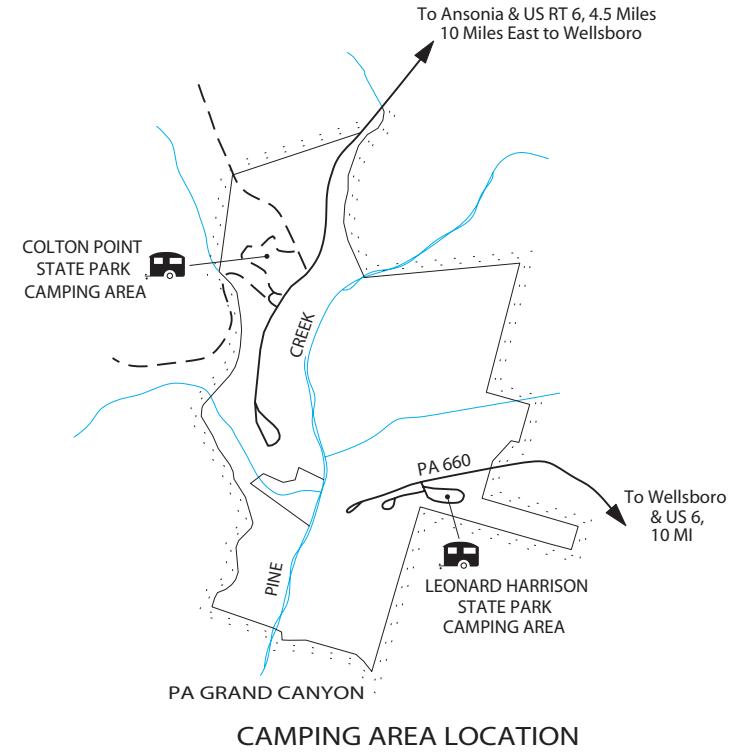

COLTON POINT STATE PARK
 c/o Leonard Harrison State Park
 4797 Route 660
 Wellsboro, PA 16901-8970
 Phone: 570-724-3061

Reservations Are Not Accepted at this Campground

Campground is open from the second Friday
 in April to the third Sunday in October.

- LEGEND**
- Restrooms
 - Camping Area
 - Vista
 - Water
 - Sanitary Dump Station
 - Group Tent Camping
 - Non-Electric Site
 - Walk-In Sites-Tents Only
 - Recycling Center

EQUIPMENT ACCOMMODATION GUIDE

Camping Pad Length Ranges From	22' to 38'
--------------------------------	------------