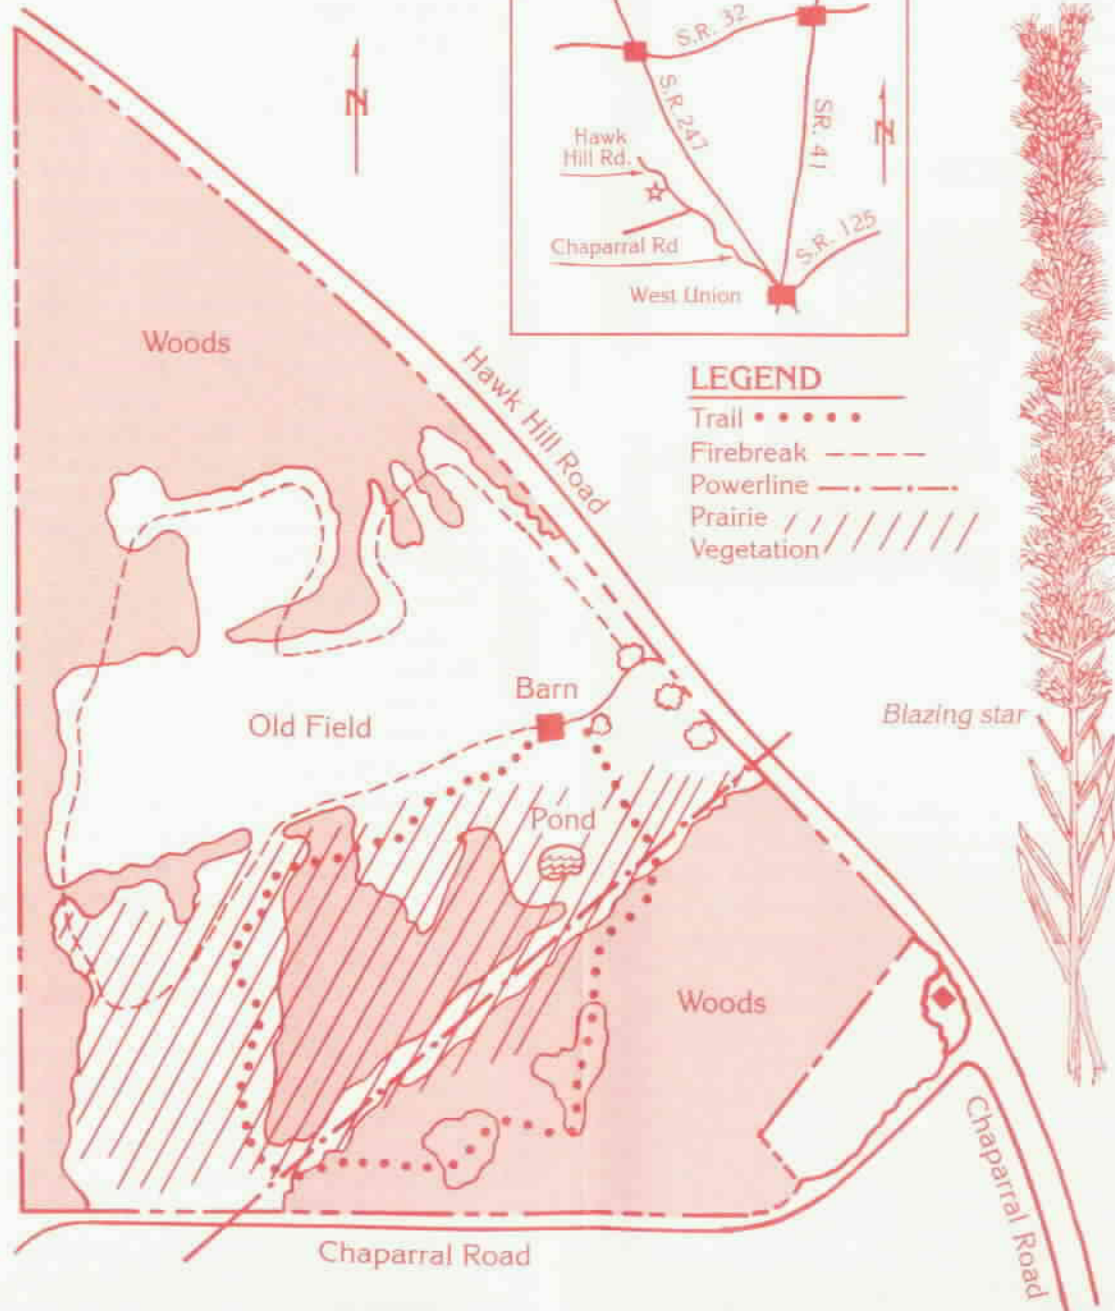

Chaparral Prairie State Nature Preserve

Location Map

STATE NATURE PRESERVES

Dedicated state nature preserves represent the finest examples of Ohio's natural features. Public visitation is encouraged but closely regulated to protect the natural integrity of the preserve so that it may be passed on, unimpaired, to future generations. PLEASE HELP PROTECT THIS SPECIAL PLACE BY OBSERVING THE RULES AND REGULATIONS POSTED NEAR THE ENTRANCE. PLEASE HIKE ONLY ON IMPROVED TRAILS AND FIREBREAKS. OFF-TRAIL USE AND SEED COLLECTING ARE PROHIBITED.

Prairie false indigo

Ohio Department of Natural Resources
 Division of Natural Areas and Preserves
 1889 Fountain Square Court, Bldg. F-1
 Columbus, OH 43224
 614/265-6453

An Equal Opportunity Employer-M/F/H
 Recycled Paper