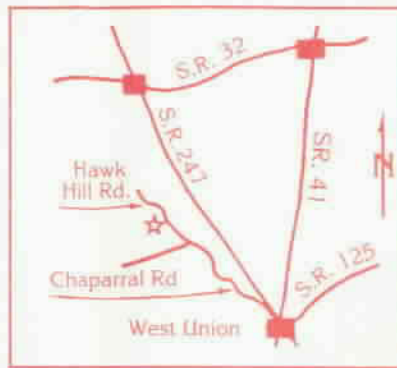

Chaparral Prairie State Nature Preserve

Location Map

STATE NATURE PRESERVES

Dedicated state nature preserves represent the finest examples of Ohio's natural features. Public visitation is encouraged but closely regulated to protect the natural integrity of the preserve so that it may be passed on, unimpaired, to future generations. PLEASE HELP PROTECT THIS SPECIAL PLACE BY OBSERVING THE RULES AND REGULATIONS POSTED NEAR THE ENTRANCE. PLEASE HIKE ONLY ON IMPROVED TRAILS AND FIREBREAKS. OFF-TRAIL USE AND SEED COLLECTING ARE PROHIBITED.