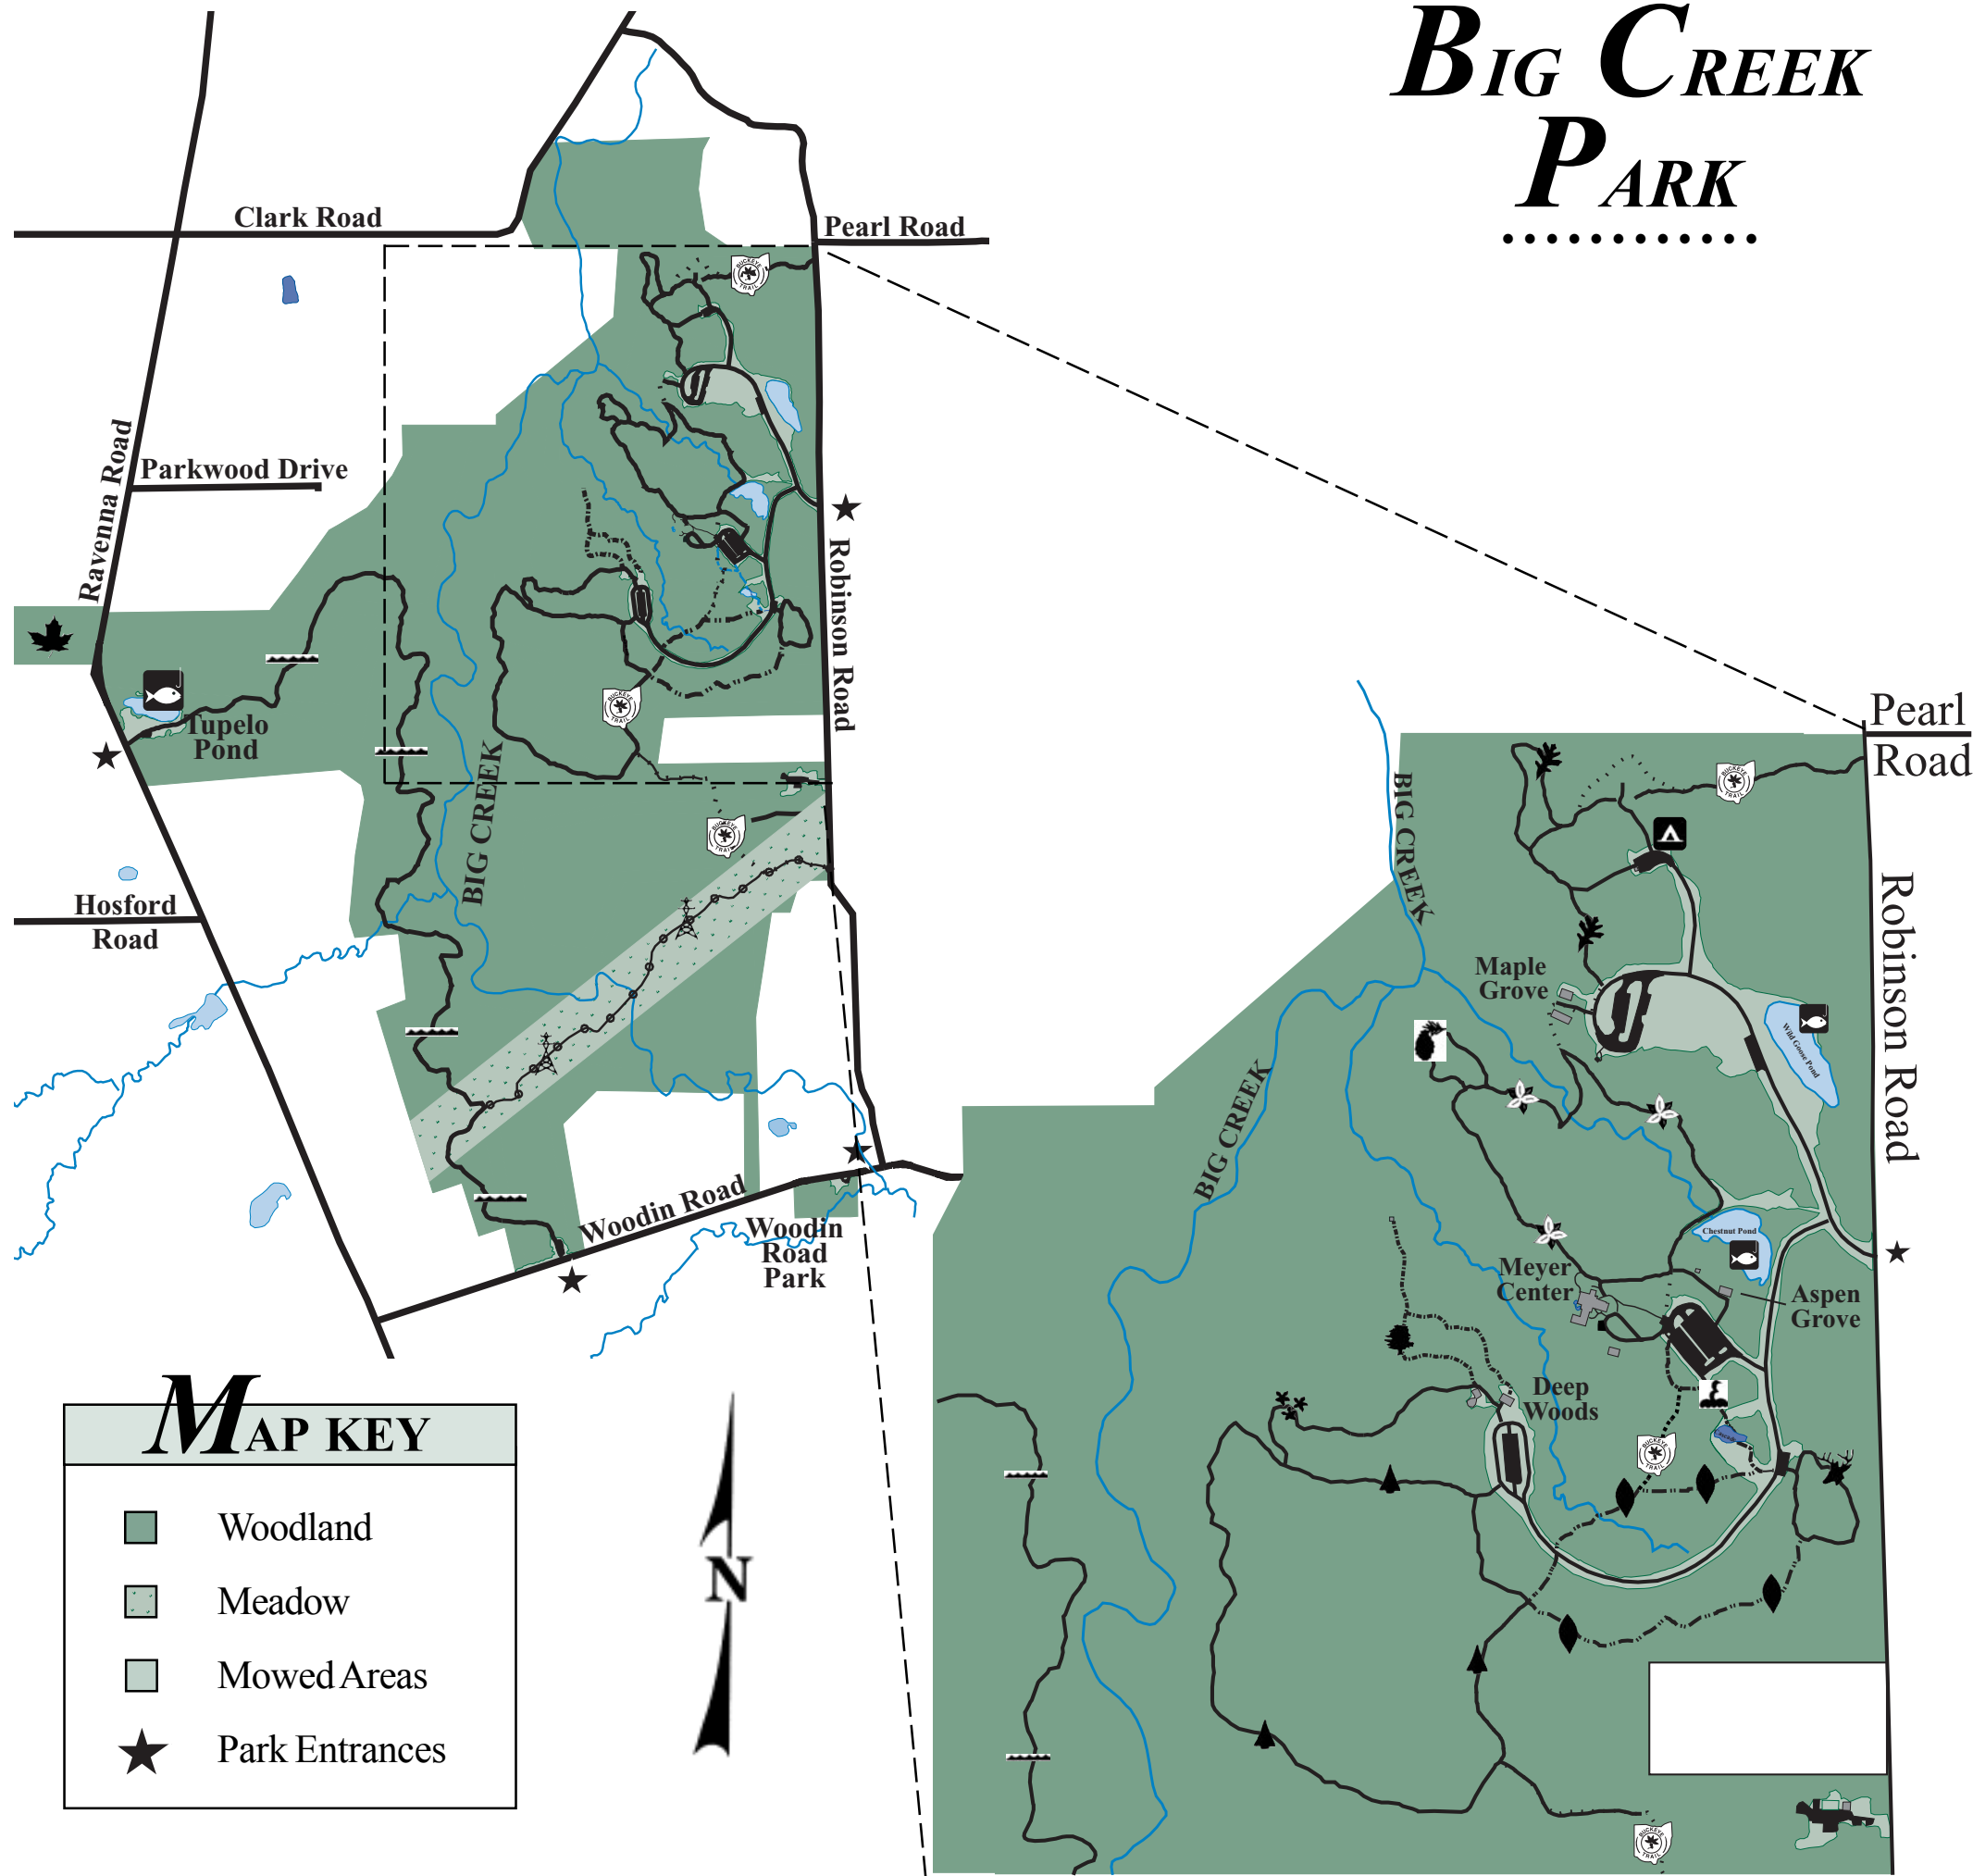

BIG CREEK PARK

TRAILS

	MILES
White Oak Trail	0.3
Trillium Trail	0.7
Boreal Trail	0.1
Cascade Trail	0.1
Ruth Kennan Trail	0.2
Beechwoods Trail	0.6
Deep Woods Trail	0.3
Wildflower Trail	0.2
Hemlock Trail	1.0
Creek Trail	2.1
Highline Trail	0.8
Buckeye Trail	0.8
Maple Highlands Trail	4.0

Opening Summer 2003

PICNIC AREAS

Maple Grove	
Aspen Grove *	
Deep Woods *	
Campground *	
Woodin Road Park	

* Reservable

MAP KEY

- Woodland
- Meadow
- Mowed Areas
- Park Entrances