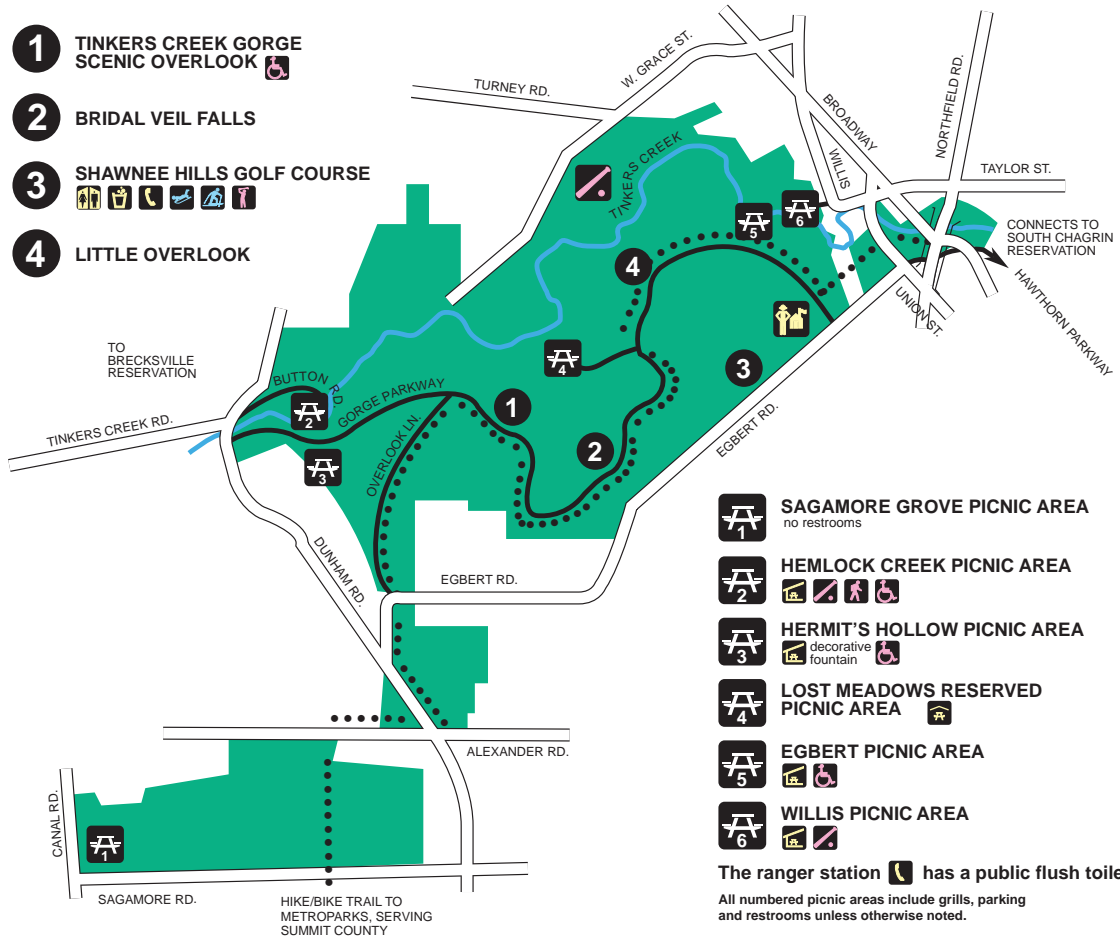

1 TINKERS CREEK GORGE SCENIC OVERLOOK 

2 BRIDAL VEIL FALLS

3 SHAWNEE HILLS GOLF COURSE      

4 LITTLE OVERLOOK

 **SAGAMORE GROVE PICNIC AREA**
no restrooms

 **HEMLOCK CREEK PICNIC AREA**
   

 **HERMIT'S HOLLOW PICNIC AREA**
 decorative fountain 

 **LOST MEADOWS RESERVED PICNIC AREA** 

 **EGBERT PICNIC AREA**
 

 **WILLIS PICNIC AREA**
 

The ranger station  has a public flush toilet

All numbered picnic areas include grills, parking and restrooms unless otherwise noted.