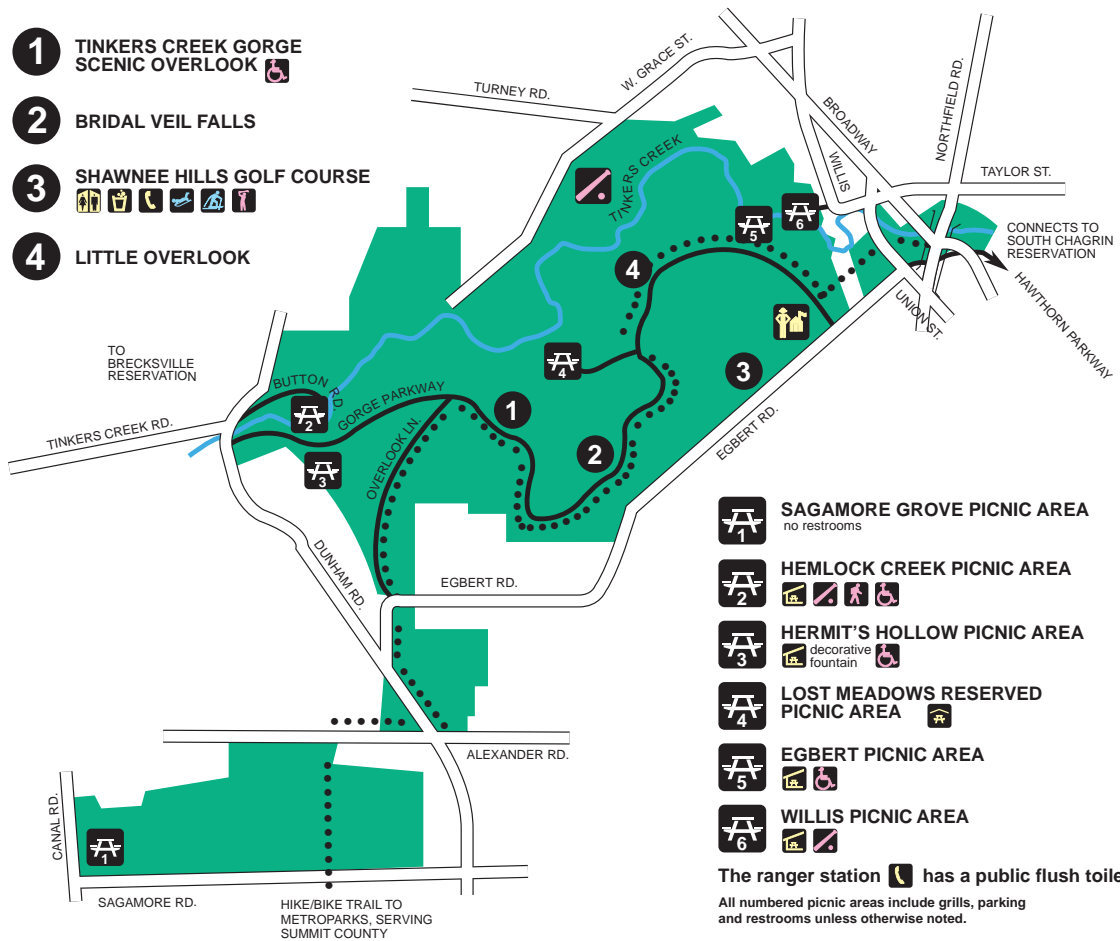

**1** TINKERS CREEK GORGE SCENIC OVERLOOK 

**2** BRIDAL VEIL FALLS

**3** SHAWNEE HILLS GOLF COURSE      

**4** LITTLE OVERLOOK

 **SAGAMORE GROVE PICNIC AREA**  
no restrooms

 **HEMLOCK CREEK PICNIC AREA**  
   

 **HERMIT'S HOLLOW PICNIC AREA**  
 decorative fountain 

 **LOST MEADOWS RESERVED PICNIC AREA** 

 **EGBERT PICNIC AREA**  
 

 **WILLIS PICNIC AREA**  
 

The ranger station  has a public flush toilet

All numbered picnic areas include grills, parking and restrooms unless otherwise noted.